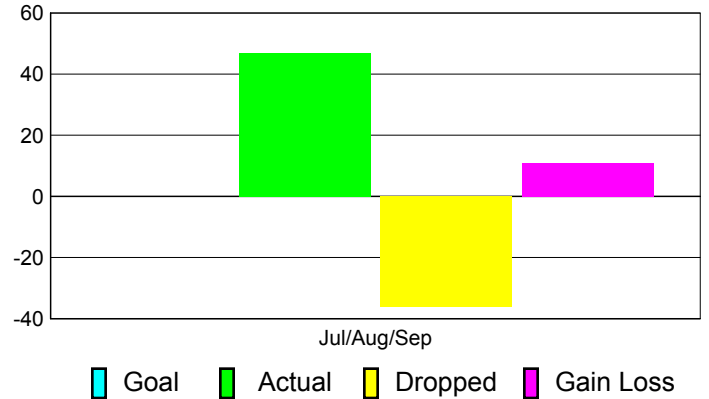

### Club Results 2011-2012

Goal, New, Dropped, Gain/Loss

## MEMBERSHIP

**Membership Results**  
2011-2012

**Membership**  
2010-2011

Month	Net Memb Goal	Actual New Memb	Actual Dropped Memb	Gain/Loss of Memb	Gain/Loss of Memb
Jul/Aug/Sep		47	-36	11	-21
<b>Totals</b>		<b>47</b>	<b>-36</b>	<b>11</b>	<b>-21</b>

### Membership Results 2011-2012

Goal, New, Dropped, Gain/Loss